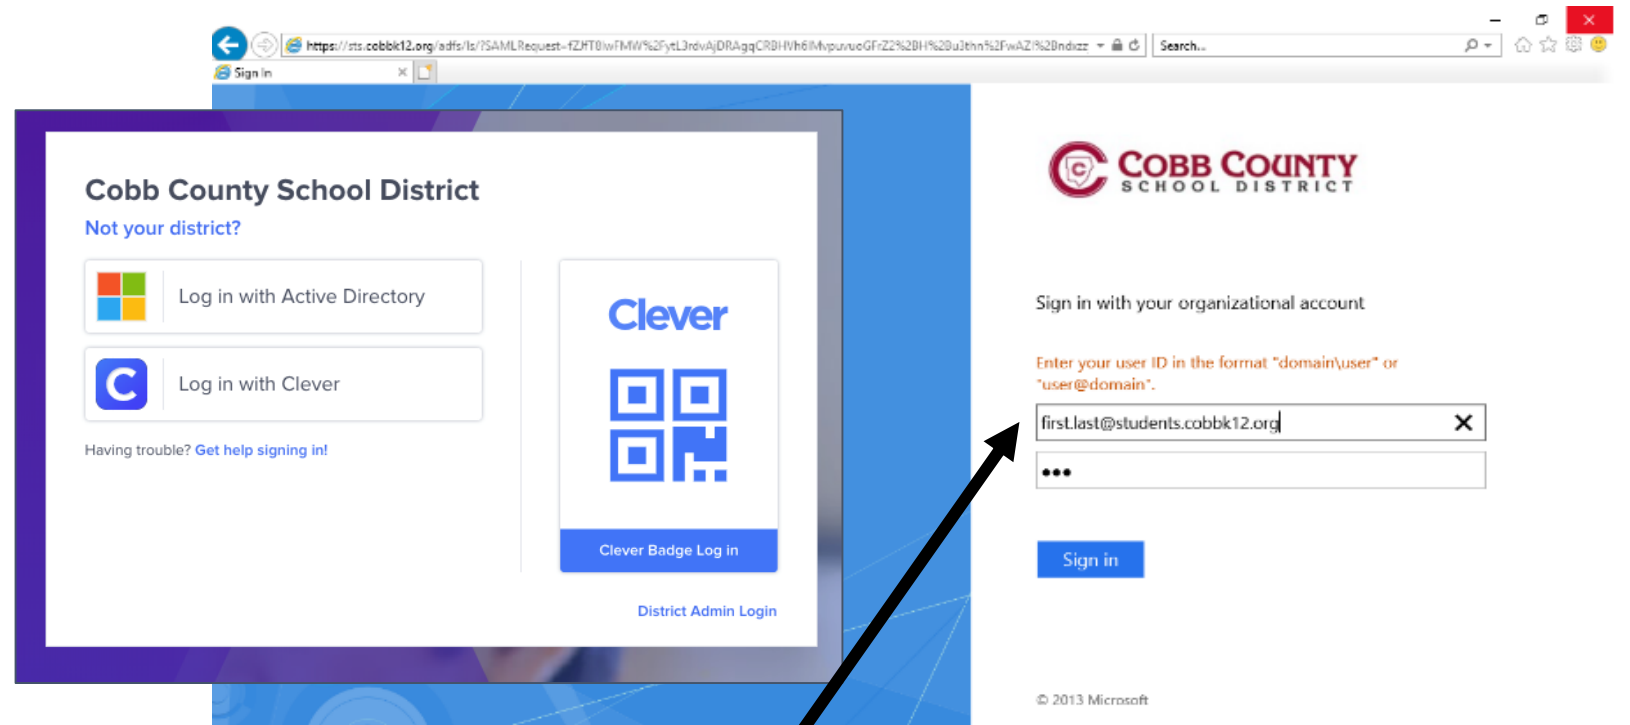

Go to [www.clever.com](http://www.clever.com) Or download the Clever app

# App Store: Clever

Login using Username & Password

Click: Login with Active Directory

[First.last@students.cobbk12.org](mailto:First.last@students.cobbk12.org)

Password is one you use to log into school computers